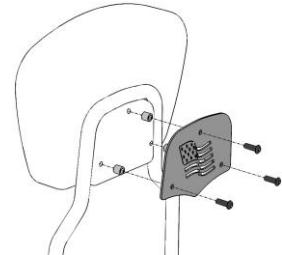

23801 E. La Palma Ave., Yorba Linda, CA 92887 Ph. 714.692.8180 Fax. 714.692.5016

www.cobrausa-vtwin.com

Items Supplied >

1 – Backrest Insert

Application(s) >

HARLEY DRESSER MODELS W/ OEM
DETACHABLE SISSYBAR INSTALLED

Instruction Manual >

602-5052/5053/5054/5055/5056/5057

Read instructions carefully and completely before installing your new Backrest Insert.

1. Remove and save the (3) stock screws and spacers retaining the pad.
2. Insert the screws through the supplied backrest insert, stock spacers and into the pad in the same manner as stock.
3. Tighten the screws firmly, checking tightness after a long ride.