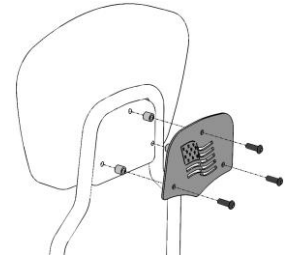

Instruction Manual >

602-5052/5053/5054/5055/5056/5057

Read instructions carefully and completely before installing your new Backrest Insert.

1. Remove and save the (3) stock screws and spacers retaining the pad.
2. Insert the screws through the supplied backrest insert, stock spacers and into the pad in the same manner as stock.
3. Tighten the screws firmly, checking tightness after a long ride.

23801 E. La Palma Ave., Yorba Linda, CA 92887 Ph. 714.692.8180 Fax. 714.692.5016

www.cobrausa-vtwin.com

Items Supplied >

1 – Backrest Insert

Application(s) >

HARLEY DRESSER MODELS W/ OEM
DETACHABLE SissyBAR INSTALLED